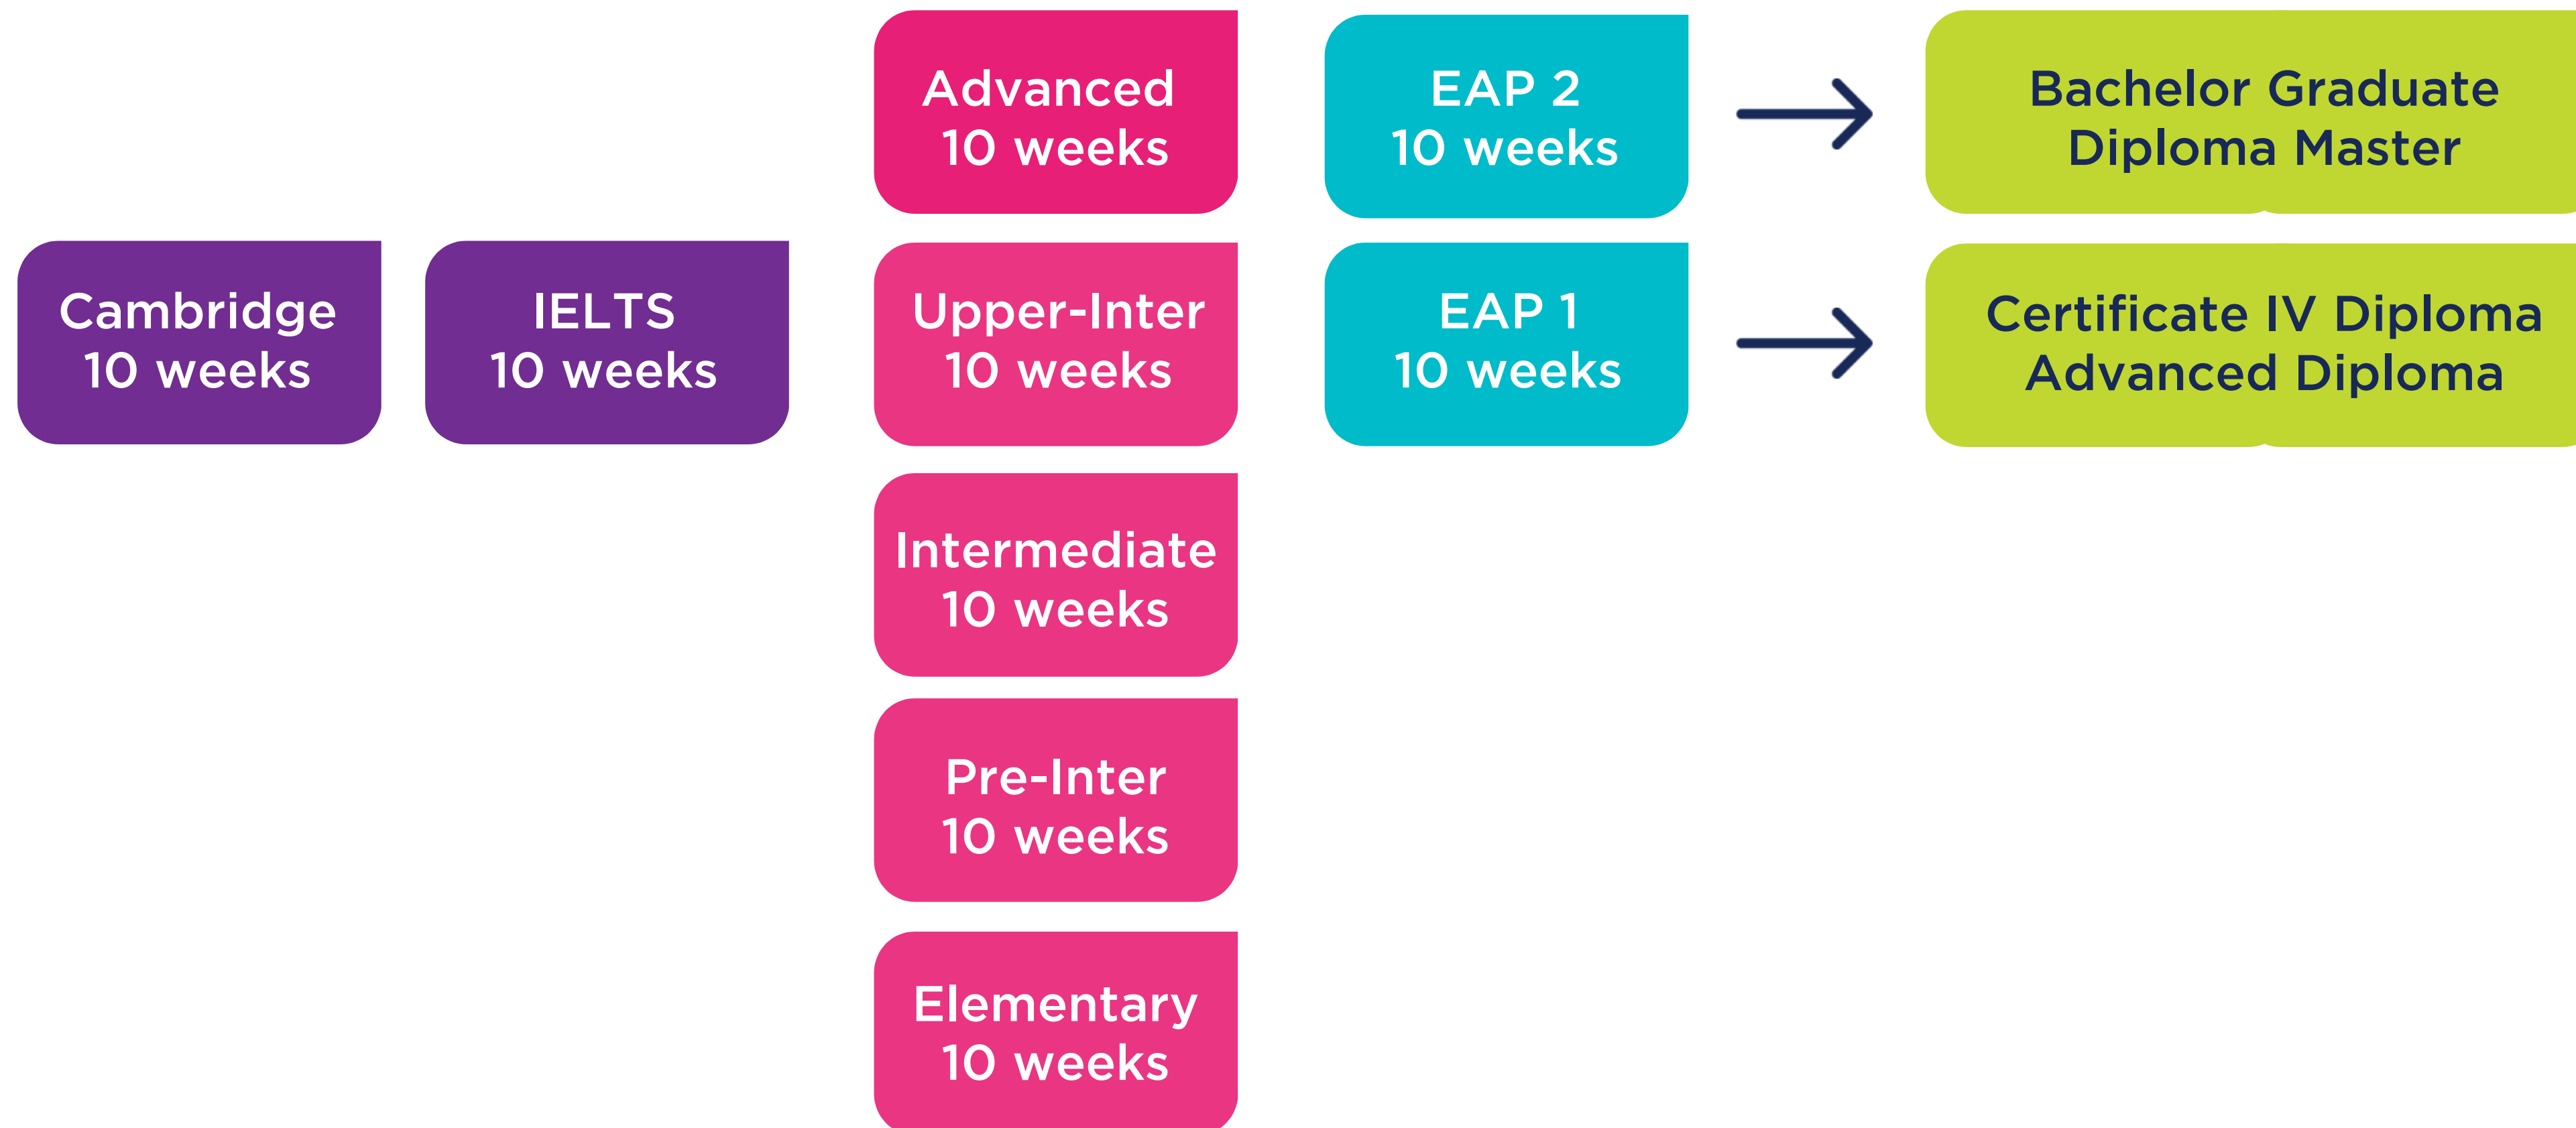

Timetable

Morning (Mon-Fri)
8.45am to 1.00pm

Evening (Mon-Fri)
5.10pm to 9.30pm

Intakes

GE/IELTS Prep - Every Monday
FCE/EAP: Every 5 weeks

Simpler Course Offering but Focus on Academic

FREE Workshops

- Pronunciation
- Reading
- Grammar
- One-on-one tutoring
- English for work
- Grammar
- Conversation Club