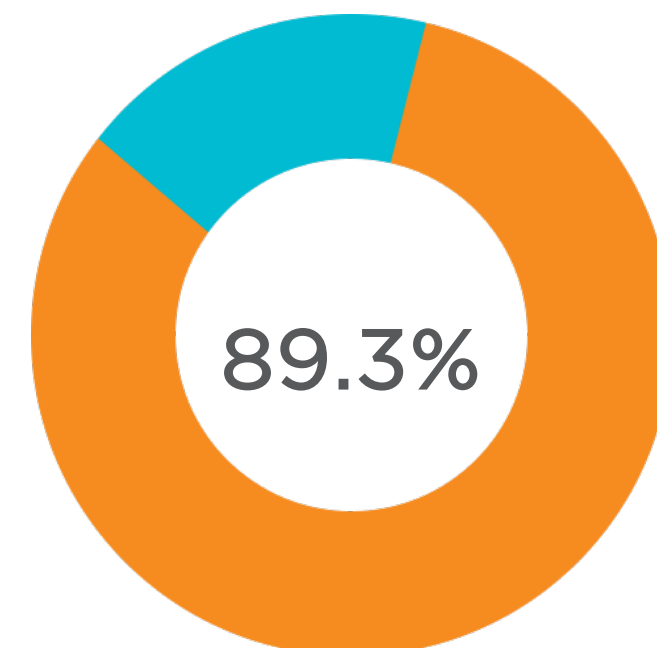

National and University Average