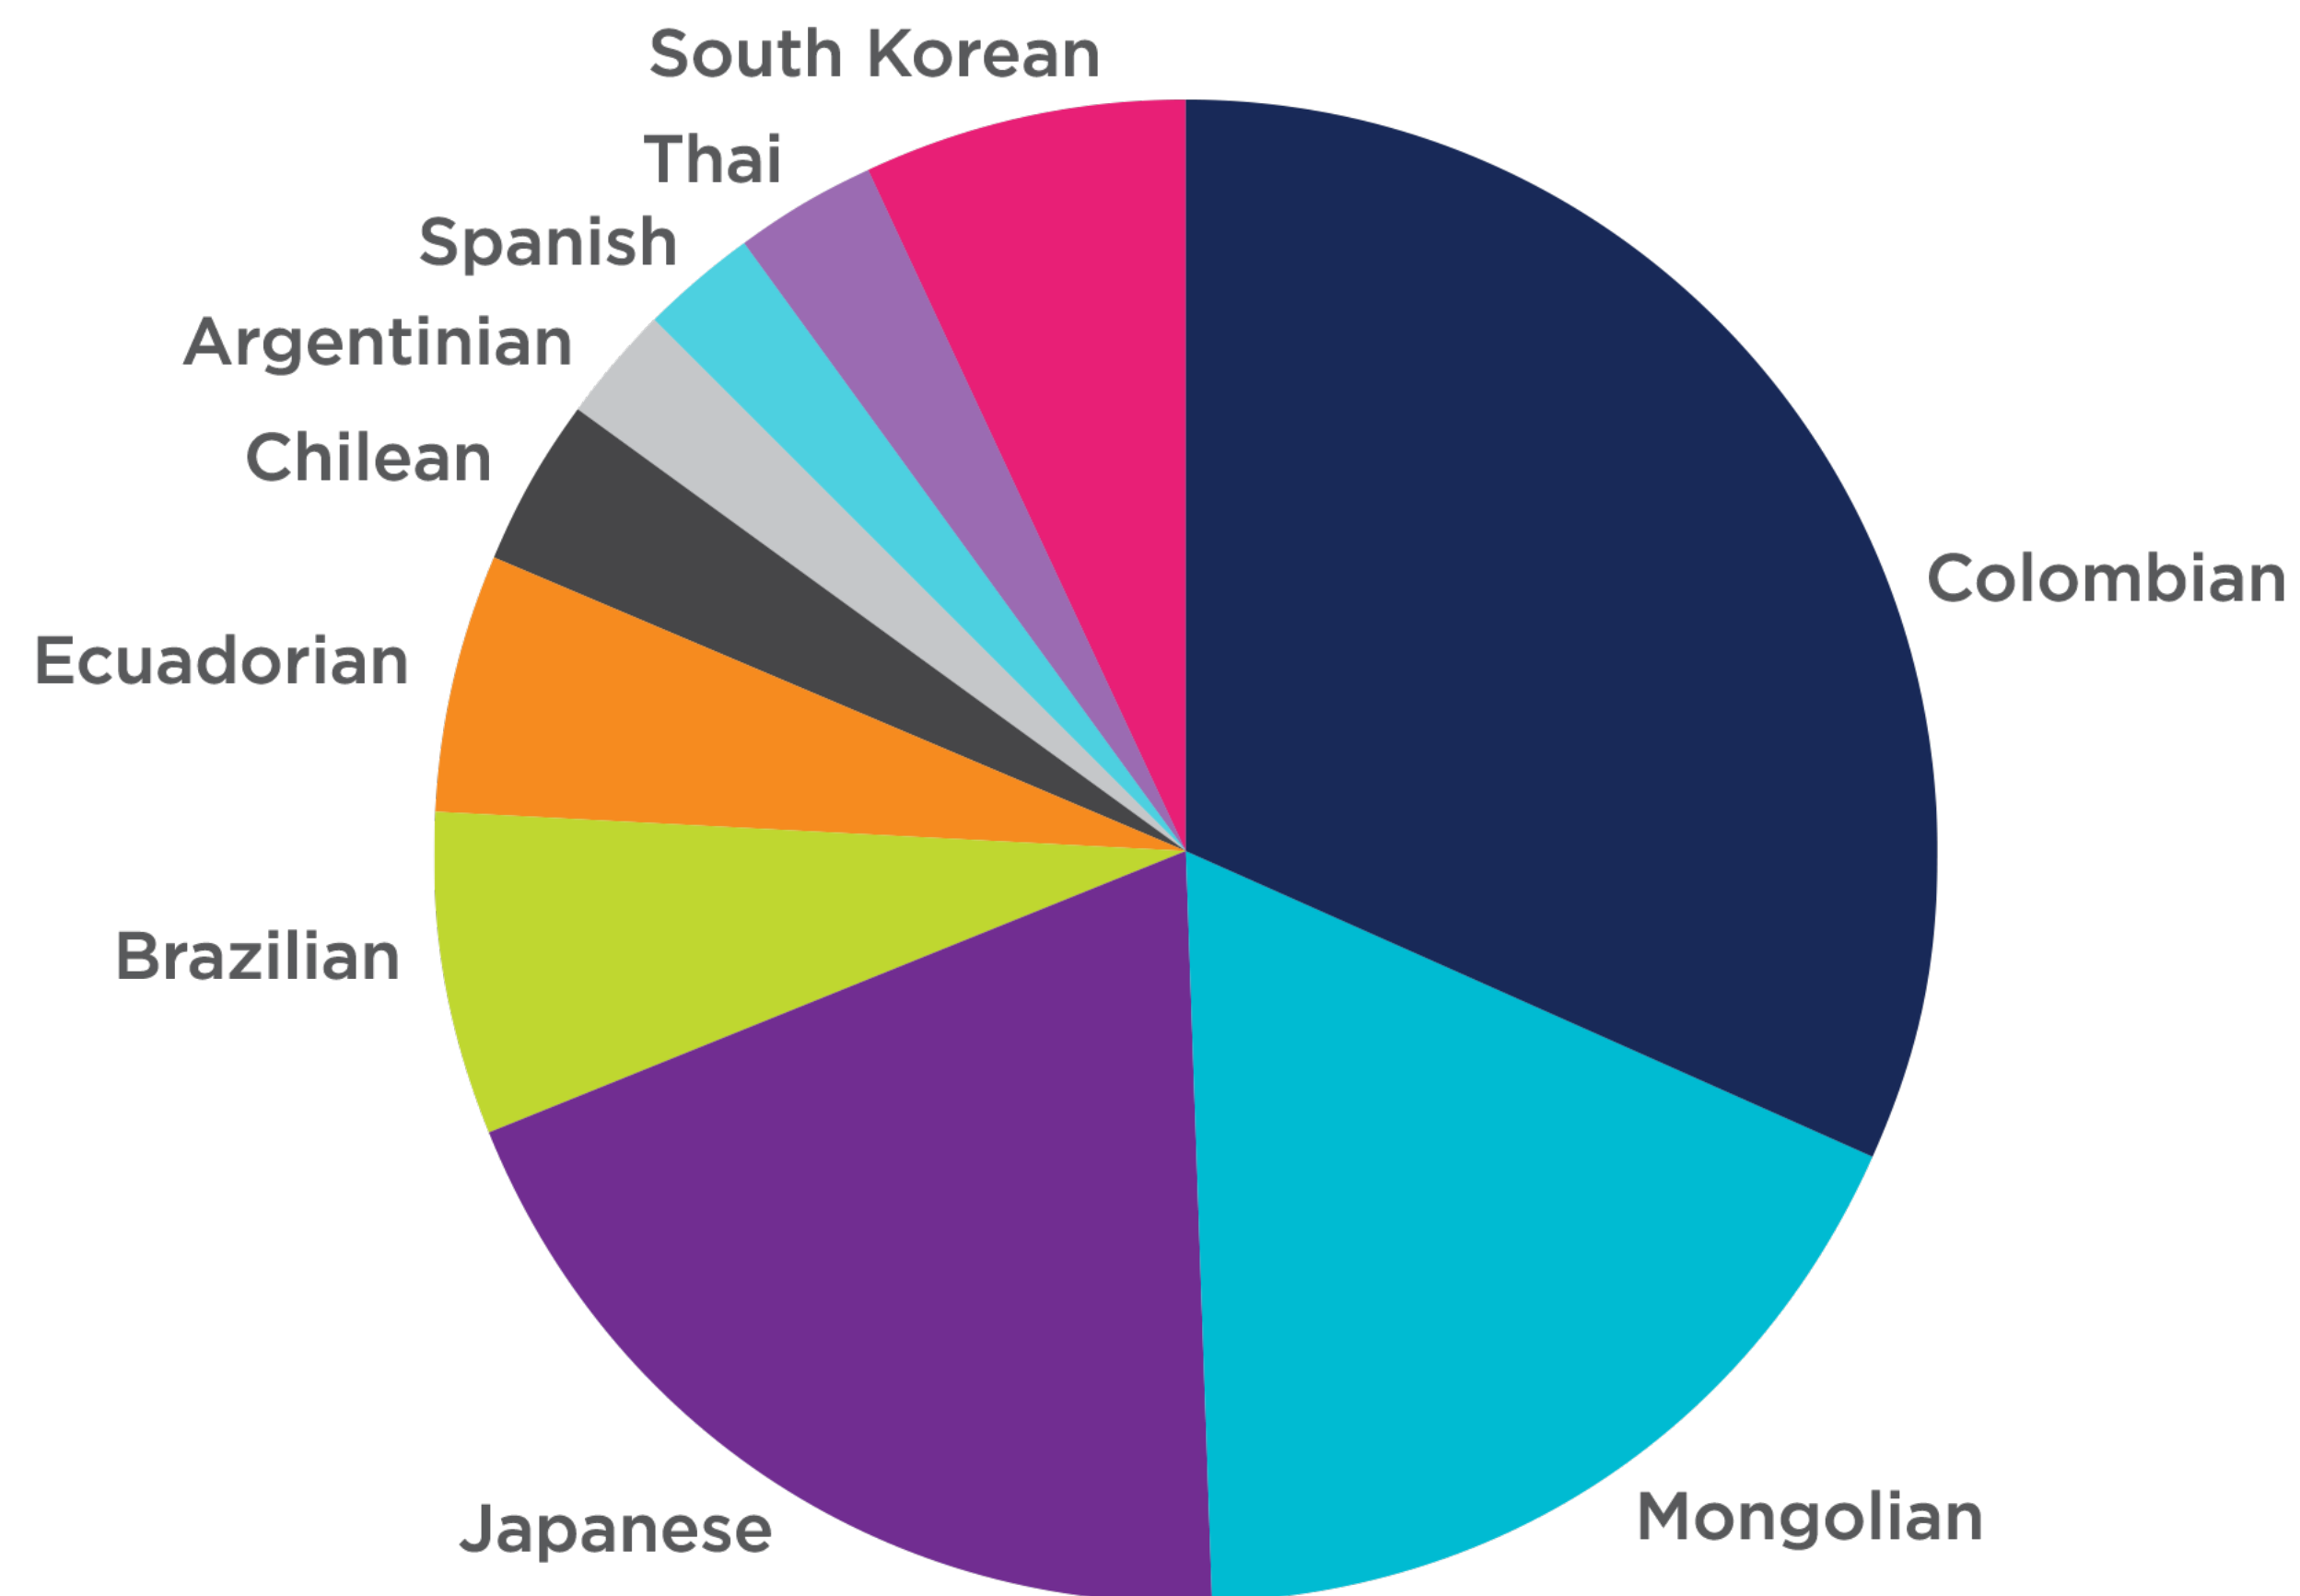

Ambassador Program

"Get \$100 off each month! Collaborate with us for exclusive savings. Don't miss out - join now!"

Community Group on Facebook

BNE

MEL

SYD

Activities

Top 10 Nationality