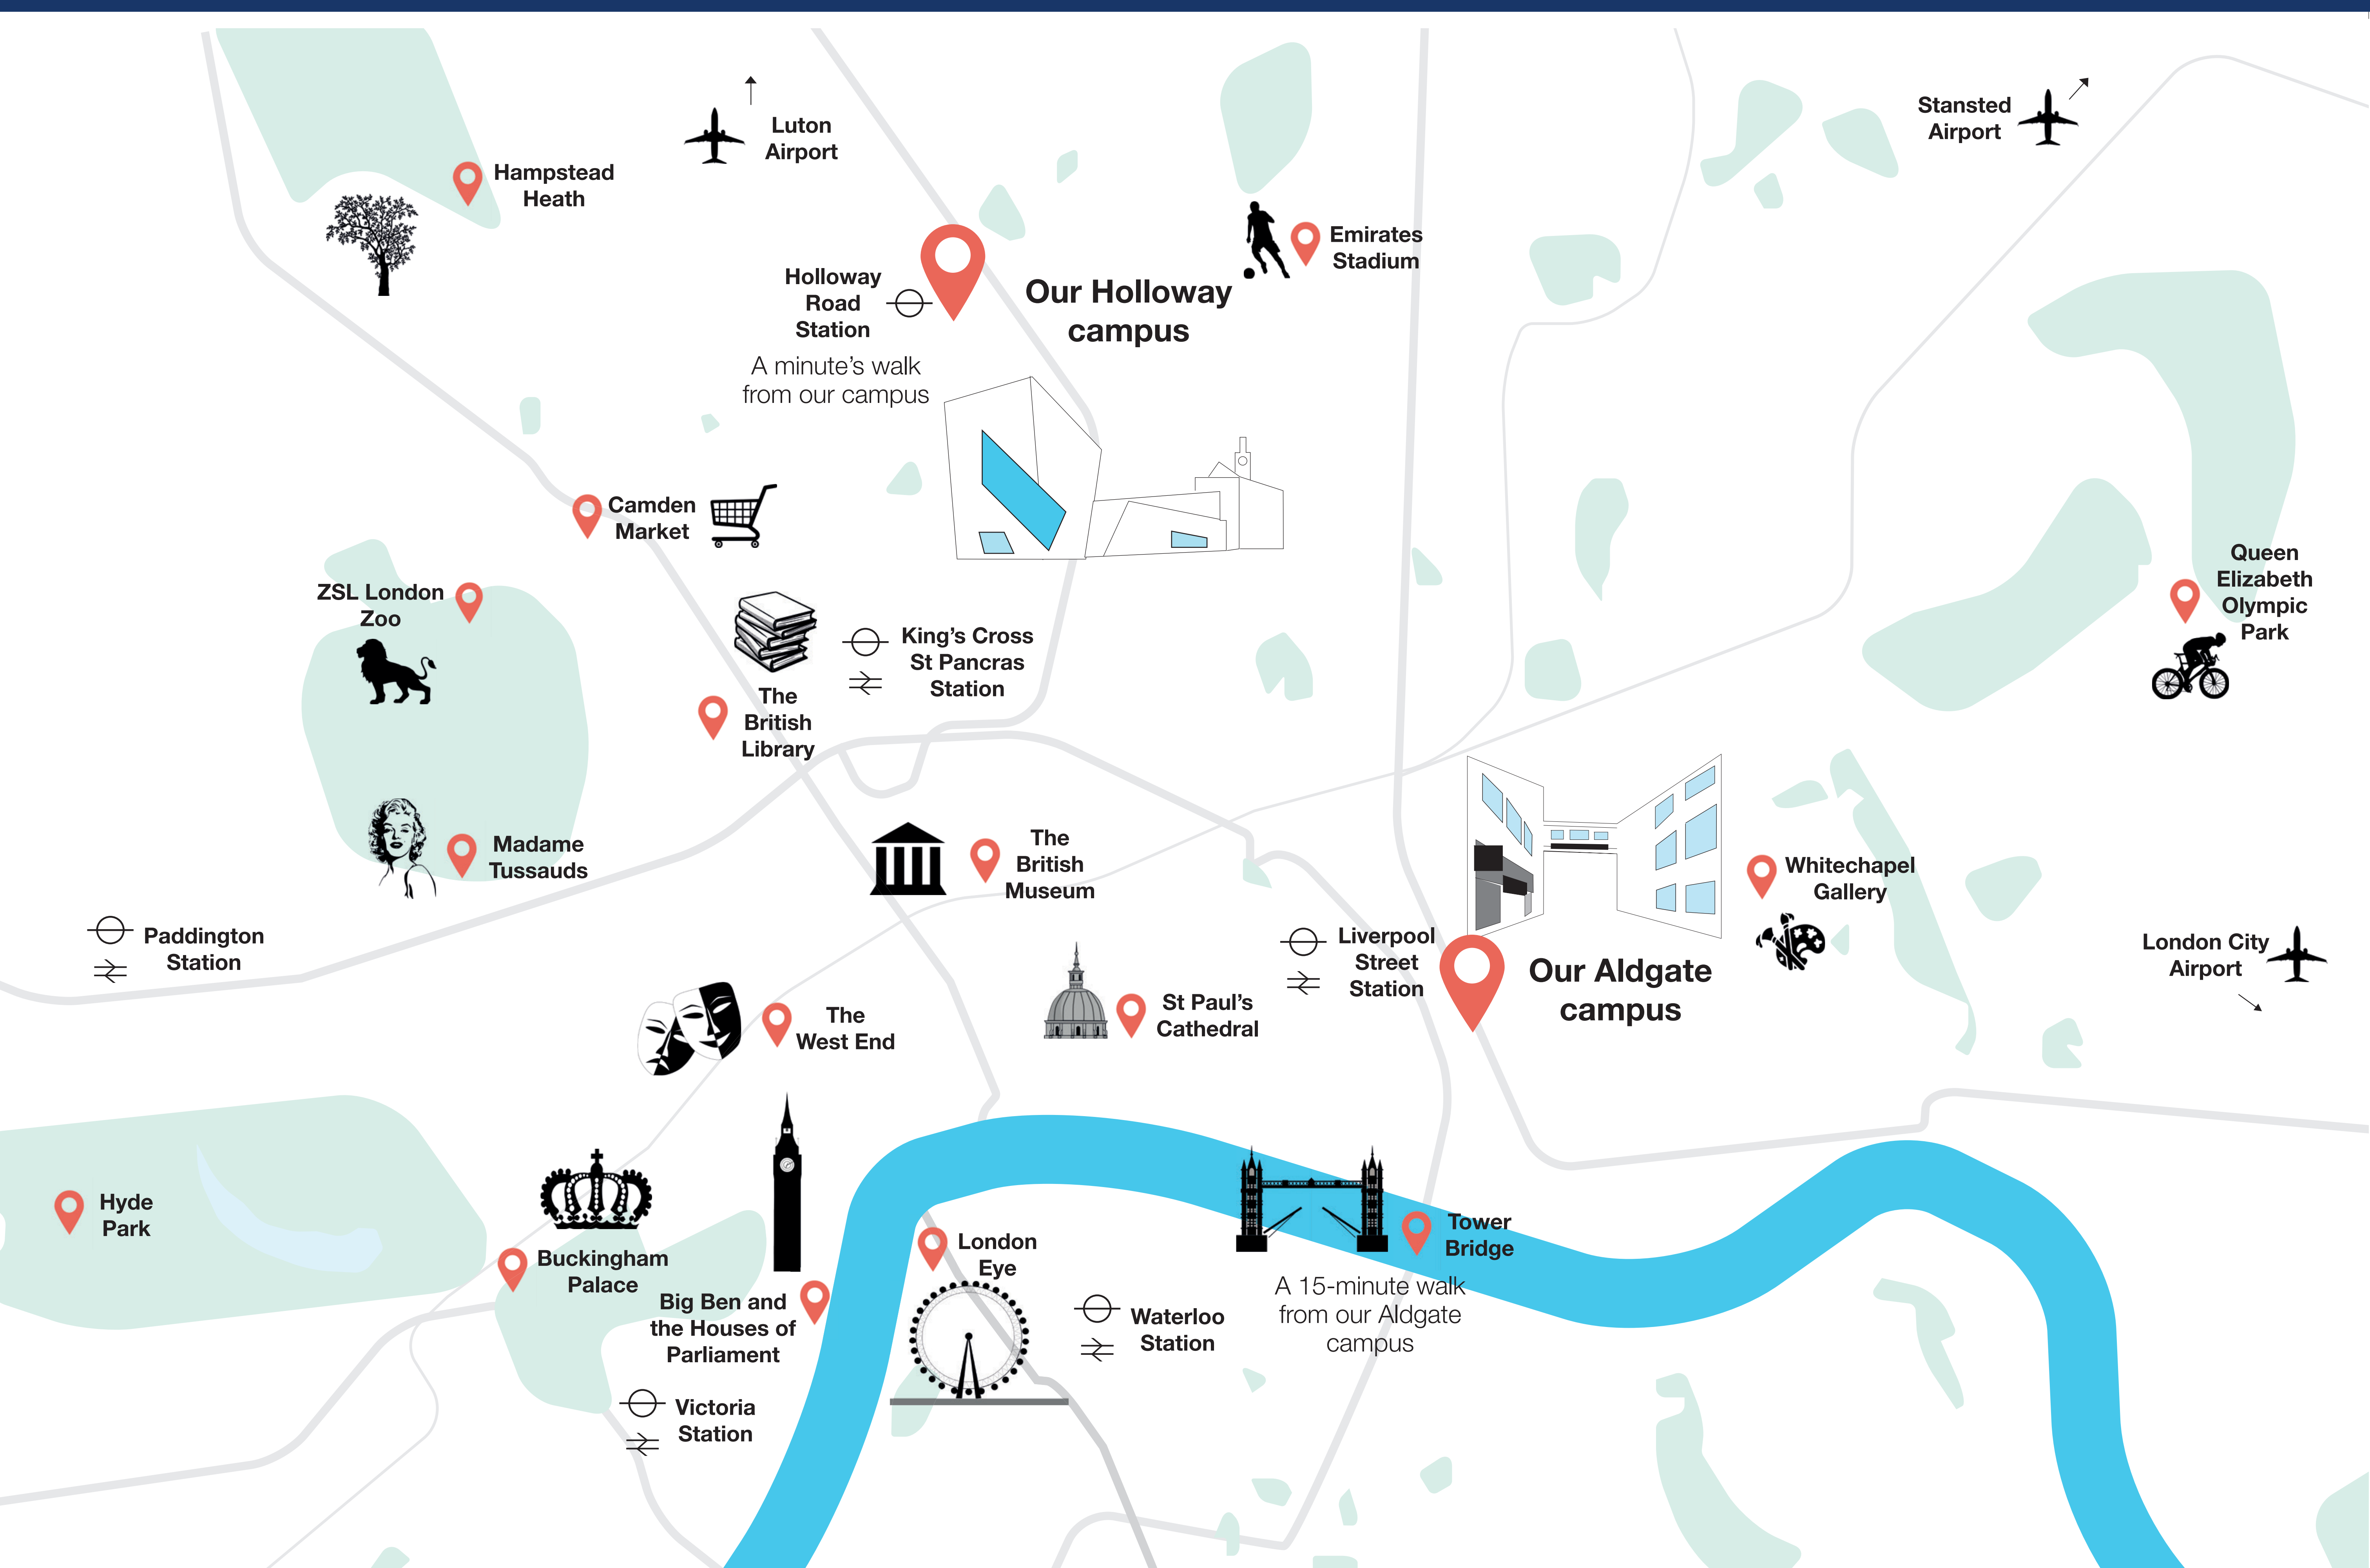

Study at London Metropolitan University and experience life in the world's best student city: London!*

Discover all available programs by scanning the QR code below: