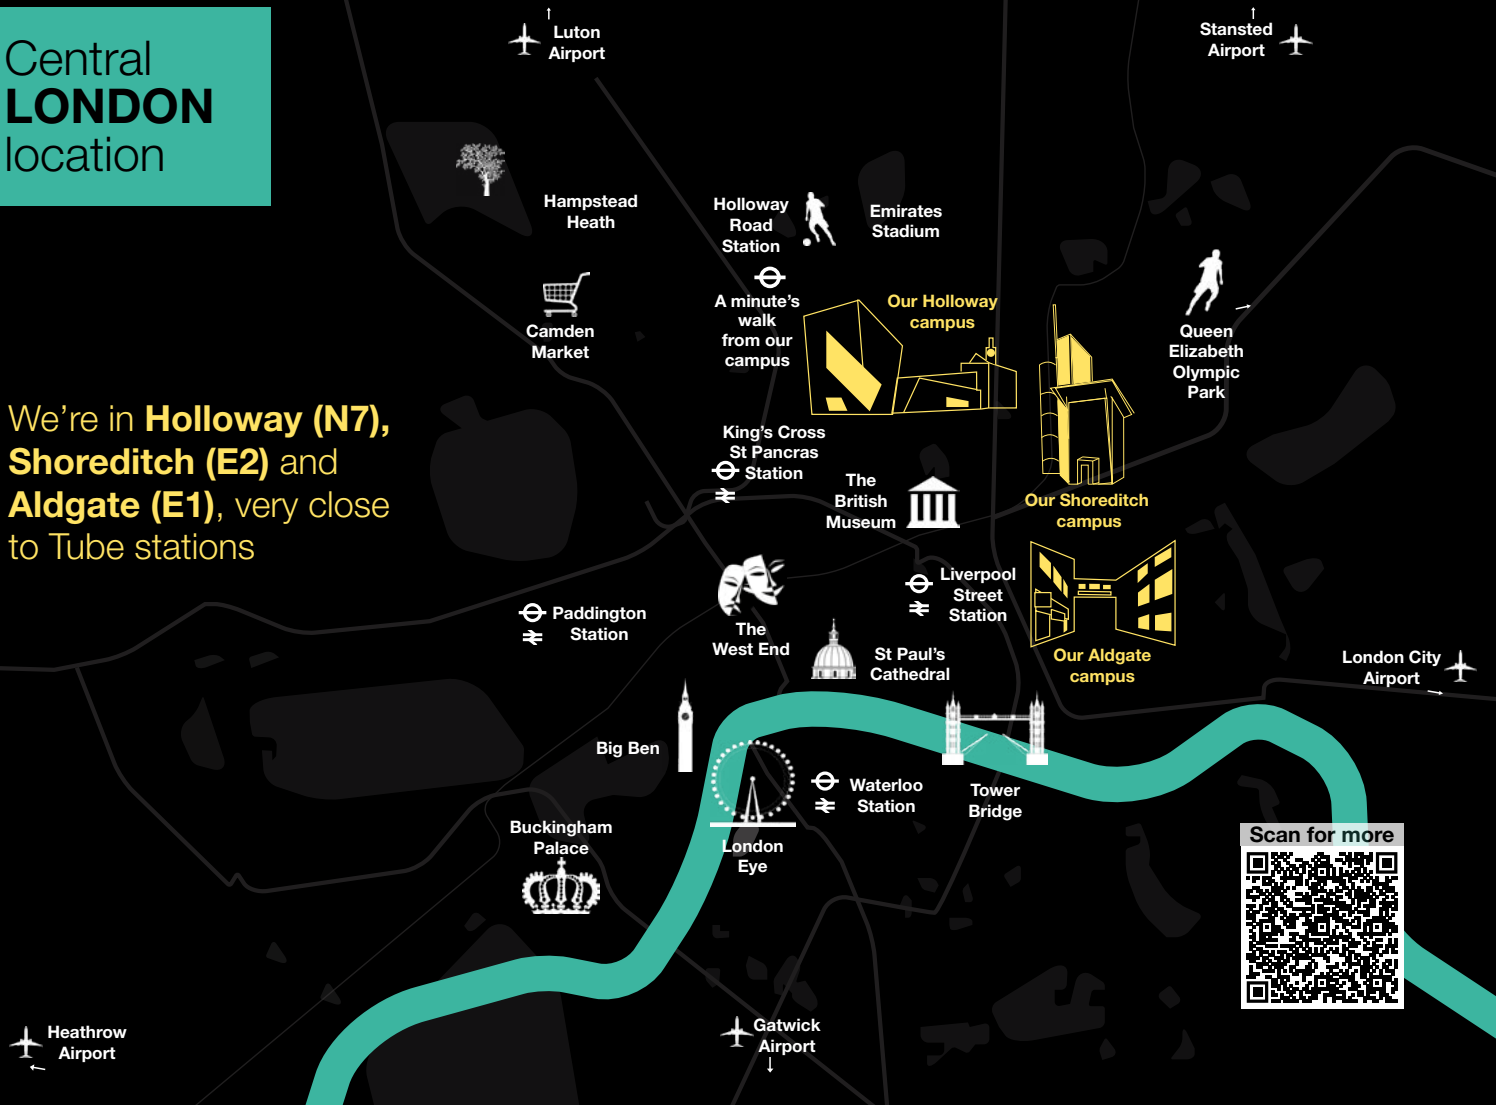

Nils

Scan for more

Central LONDON location

We're in **Holloway (N7)**,
Shoreditch (E2) and
Aldgate (E1), very close
to Tube stations

Scan for more

Our COURSES

Explore courses that will **prepare you for the future** – you'll find a **huge range of subjects** with lots of module choice and part-time study options